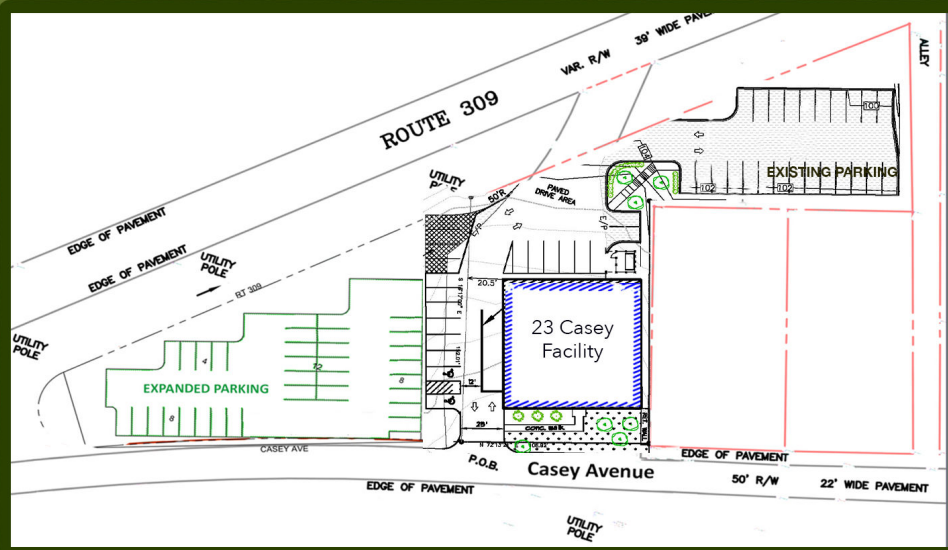

23 Casey

YOUR NEW ADDRESS

Quick Overview

- 13,000 sf ft - over Two Floors
- 9,750 Flex/Office/Large Group
- 3,250 Warehouse
- Easily reconfigured for many uses
- Fully Sprinklered
- High Security Facility
- Expansive Telecom Infrastructure