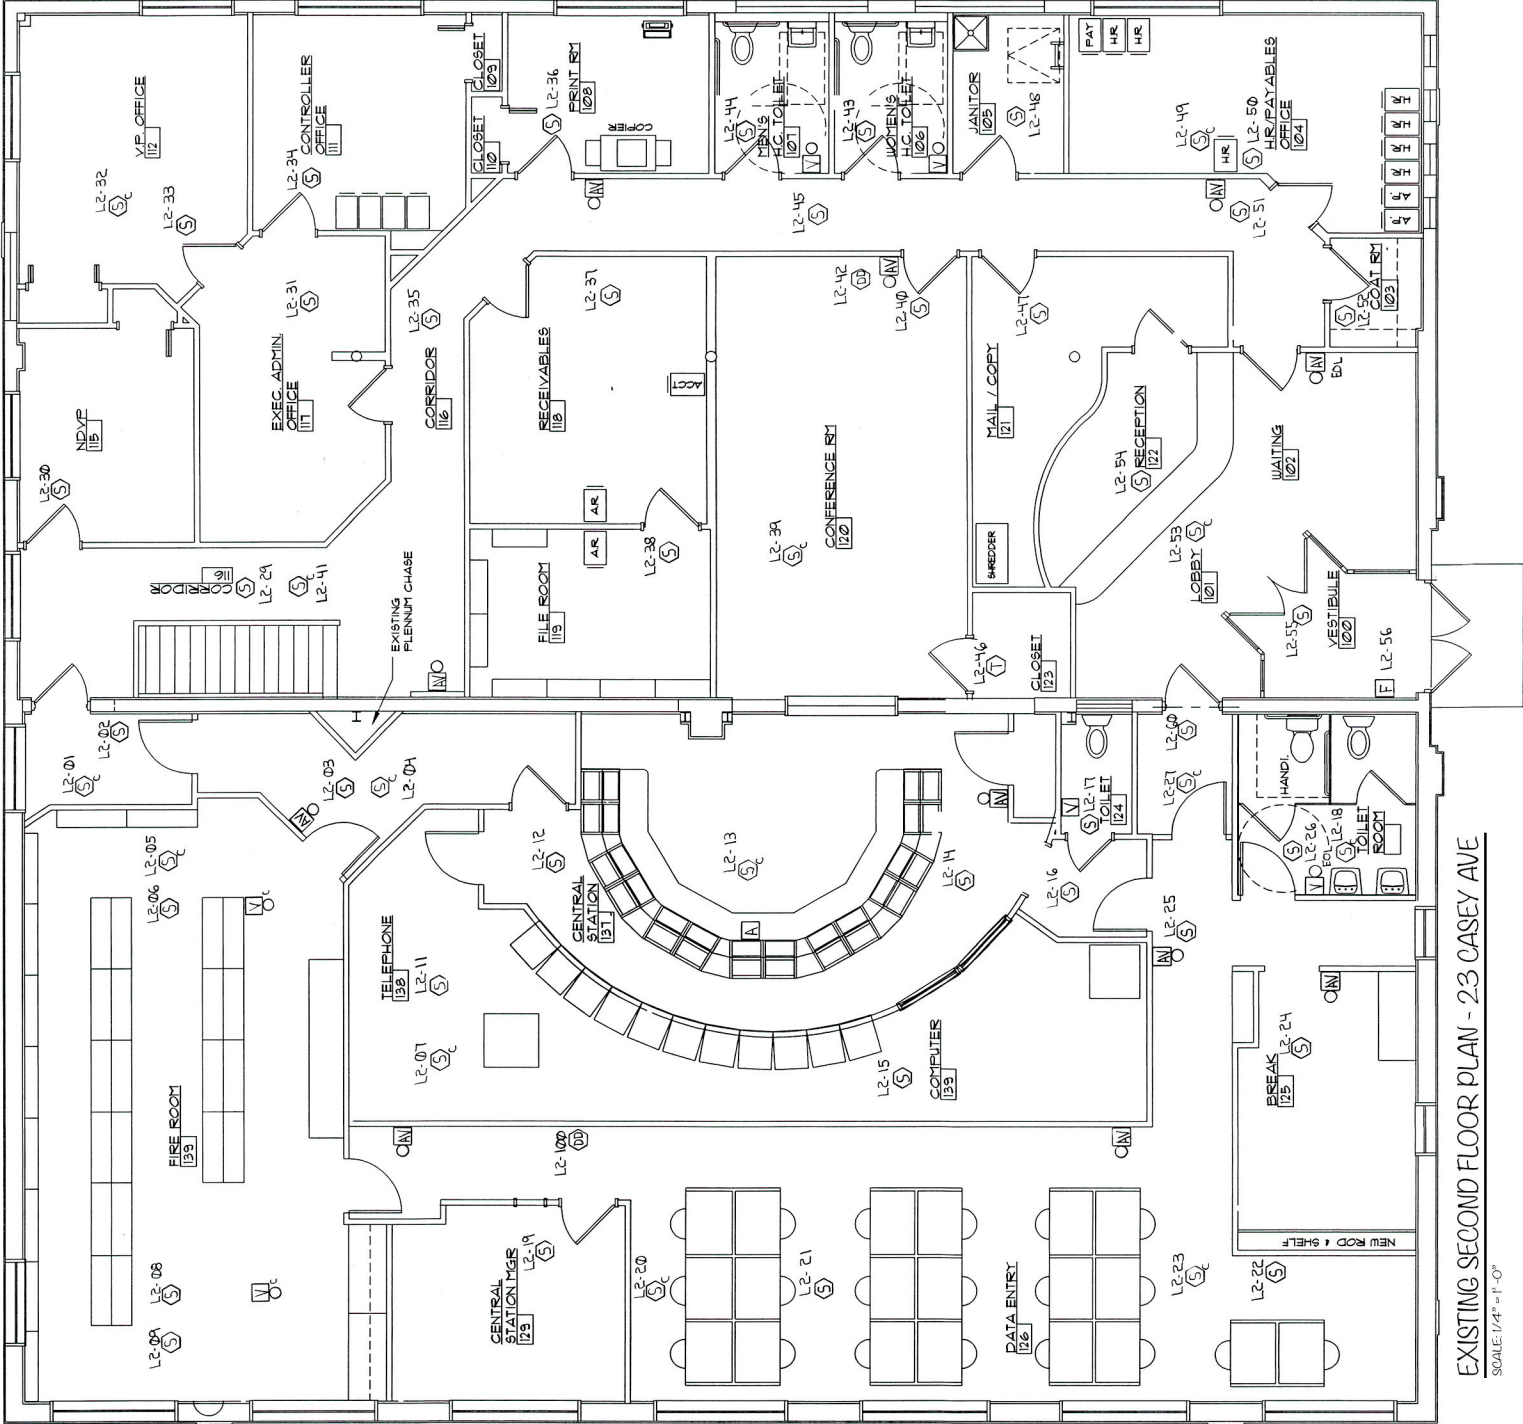

## EXISTING LAYOUT 1ST FLOOR

[www.23Casey.com](http://www.23Casey.com)

EXISTING  
LAYOUT  
2ND FLOOR

[www.23Casey.com](http://www.23Casey.com)

EXISTING SECOND FLOOR PLAN - 23 CASEY AVE  
SCALE: 1/4" = 1'-0"