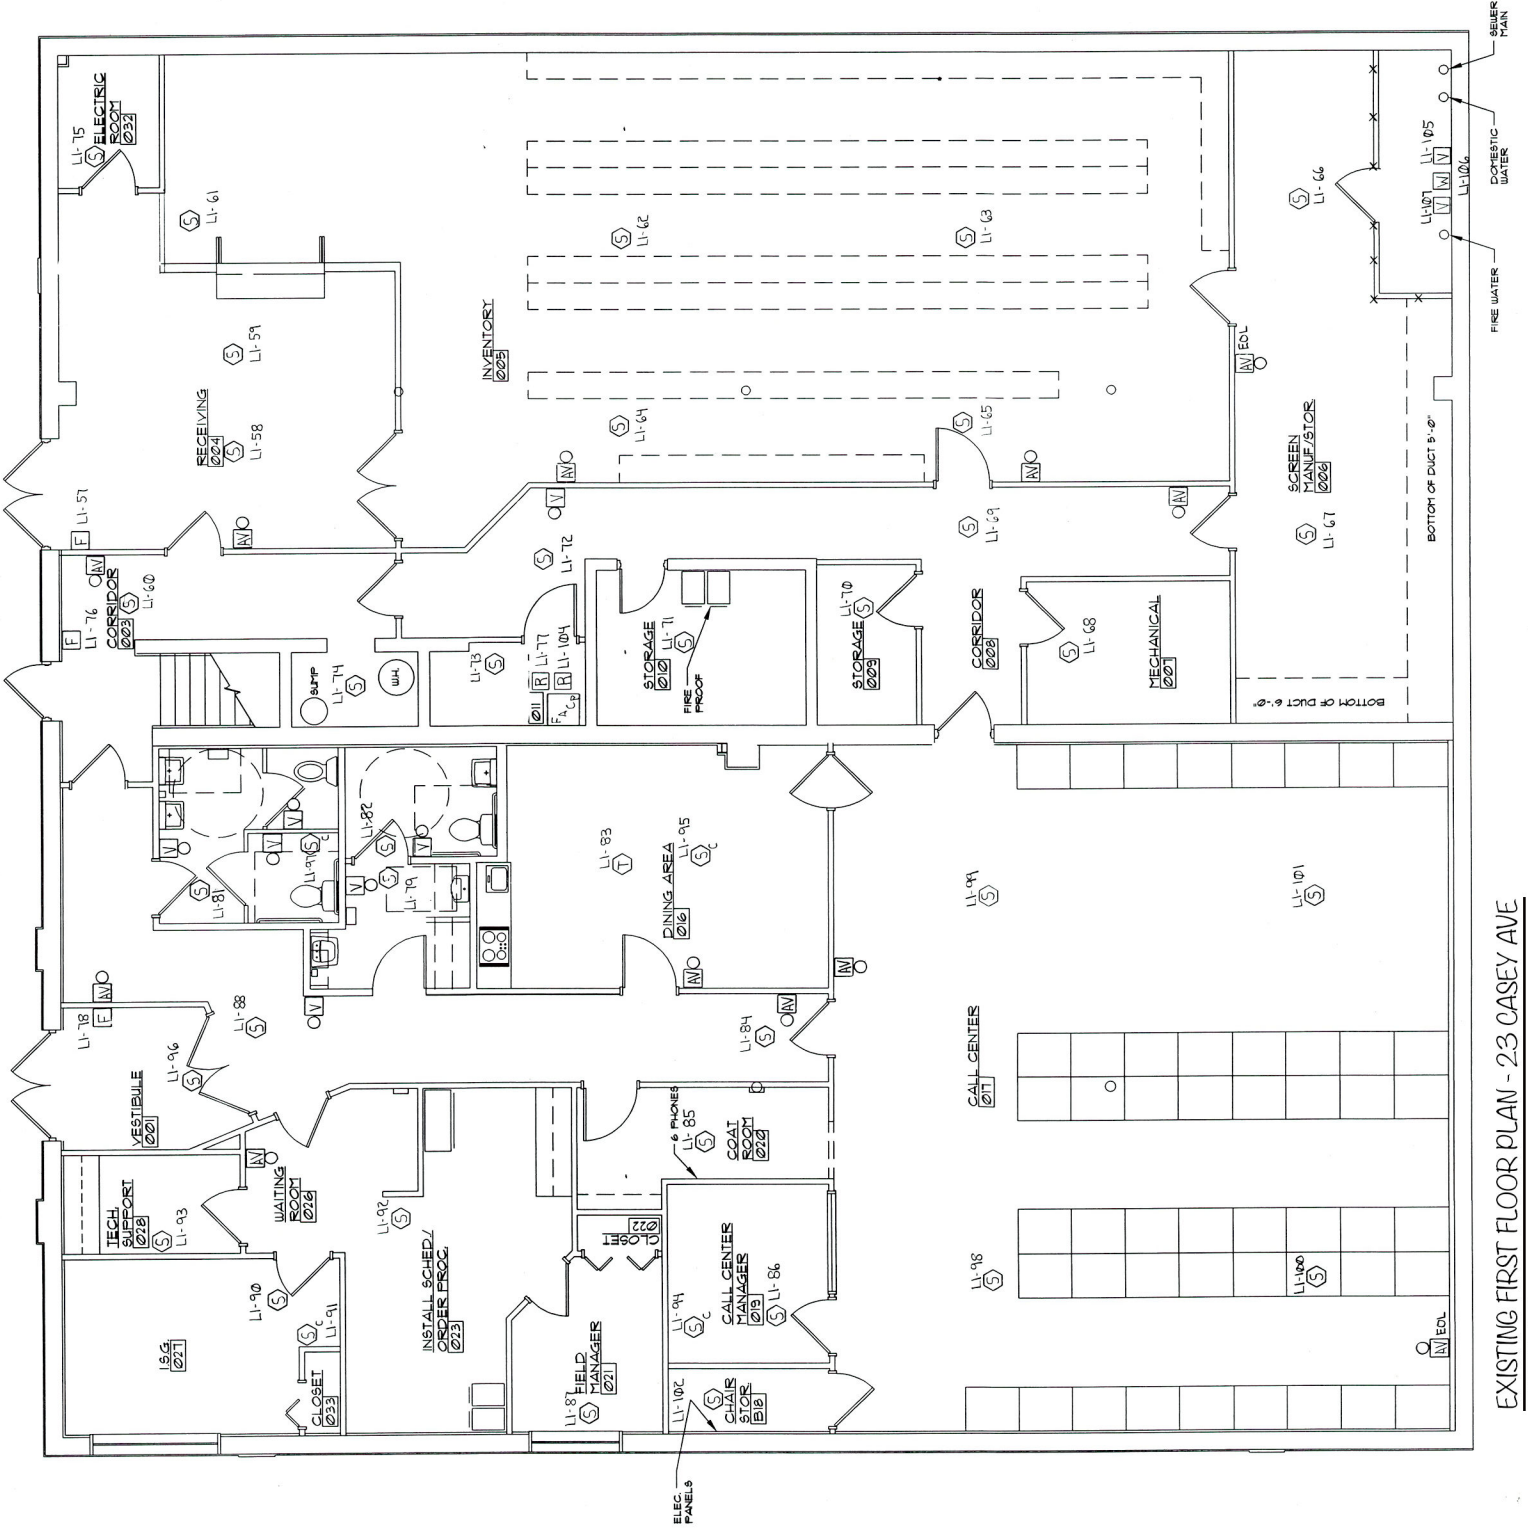

## EXISTING LAYOUT 1ST FLOOR

[www.23Casey.com](http://www.23Casey.com)

EXISTING  
LAYOUT  
2ND FLOOR

[www.23Casey.com](http://www.23Casey.com)

EXISTING SECOND FLOOR PLAN - 23 CASEY AVE  
SCALE: 1/4" = 1'-0"